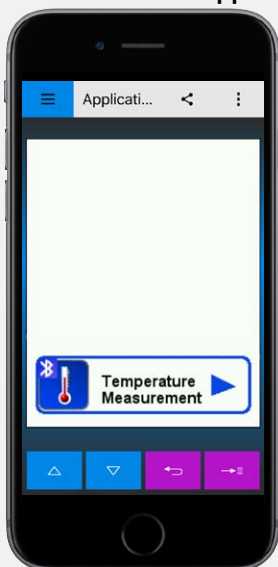

CAPBs[®] sens TK20

Applications

- Temperature measurement
- Spike probe

Range: -50 ... +800 °C

Example for measurement on EuroSoft live app

EuroSoft Live App

Example on your Smartphone

For more information visit us on www.capbs.uk